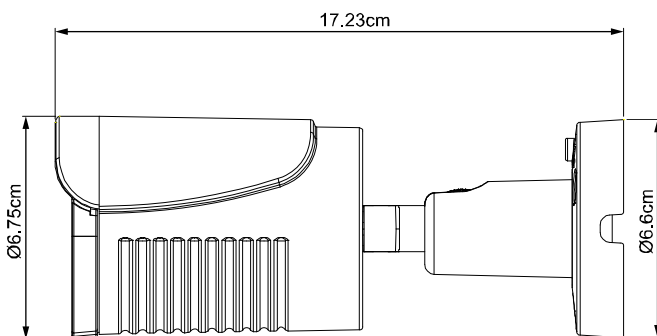

DIMENSIONS

Dimensional tolerance: $\pm 5\text{mm}$

○ SPECIFICATIONS

■ Network	
LAN Port	YES
LAN Speed	10/100 Based-T Ethernet
Supported Protocols	DDNS, PPPoE, DHCP, NTP, SNTP, TCP/IP, ICMP, SMTP, FTP, HTTP, RTP, RTSP, RTCP, IPv4, Bonjour, UPnP, DNS, UDP, IGMP, QoS, SNMP
ONVIF Compatible	YES (Profile S)
Number of Online Users	10
Security	(1) Multiple user access levels with password (2) IP address filtering (3) Digest authentication
Remote Access	(1) Internet Explorer on Windows operating system (2) CMS Lite, 32CH CMS software for Windows operating system (3) EagleEyes on iOS & Android mobile devices
■ Video	
Network Compression	H.264 (Main Profile) / MJPEG
Video Resolution	1920 x 1080 / 1280 x 720 / 720 x 480 / 352 x 240
Frame Rate	30fps
Multiple Video Streaming	2 (H.264, MJPEG)
■ General	
Image Sensor	1/2.7" CMOS image sensor
Min Illumination	0.1 Lux / F1.5, 0 Lux (IR LED ON)
Shutter Speed	1/2 to 1/10,000 sec
S/N Ratio	More than 48dB (AGC off)
Lens	f3.8mm / F1.5
Viewing Angle	77° (Horizontal) / 45° (Vertical) / 88° (Diagonal)
IR LED	2 Units
IR Effective Distance**	Up to 25 meters
IR Shift	YES
White Balance	ATW
AGC	Auto
IRIS Mode	AES
Sharpness	YES
DWDR	YES
POE	YES (IEEE 802.3af)
RAM	3MB
Weather-proof	IP66
Operating Temperature	-25°C ~ 50°C
Operating Humidity	90 or less relative humidity
Power Source (±10%)	12V / 1A
Current Consumption (±10%)	150mA (IR OFF) / 400mA (IR ON)
Power Consumption (±10%)	PoE & PoN: 6W; DC adapter: 4.8W
Net Weight (kg)	0.36